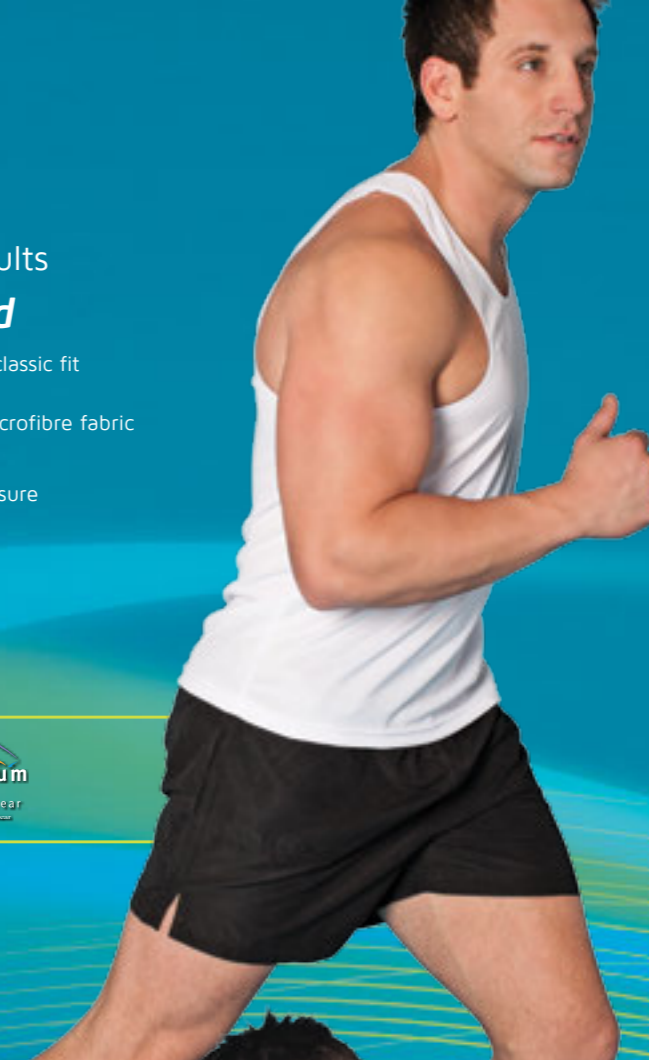

podium

Team Wear

PODIUM™ KNITTED SHORT 7KNS

Extra warmth

All year round short, classic fit constructed from a heavy Jersey knit fabric.

- 65% Polyester for durability, and 35% Cotton for comfort
- 350gsm heavy Jersey fabric
- Elastic waistband and draw cord in a shoelace finish
- Side pocket on the right with zip closure

7KNS - Kids Short

KIDS SIZES	4	6	8	10	12	14	S	M
WAIST (CM)	23	25	27	29	31	33	35	37.5
INNER LEG LENGTH (CM)	14	14	15	15	16	16	17	17

Available In
NAVY

PODIUM™ SPORT SHORT 7KSS Kids/Adults

A great choice from track to field

When the occasion calls for enhanced moveability, these classic fit sports shorts are the perfect choice.

- 100% Polyester for durability, 125gsm Satin backed microfibre fabric
- Polyester mesh lining
- Two slant side pockets and one hip pocket with zip closure
- Side split at leg openings, elastic waist
- Mid-thigh length

Available Colours
BLACK, NAVY

7KSS - Kids Short

KIDS SIZES	6	8	10	12	14
WAIST (CM)	22	24	26	28	30
INNER LEG LENGTH (CM)	7.5	8	8.5	9	9.5

7KSS - Adults Short

ADULTS SIZES	S	M	L	XL	2XL	3XL	4XL
WAIST (CM)	31.5	34	36.5	39	41.5	44	46.5
INNER LEG LENGTH (CM)	10	10.5	11	11.5	12	12.5	13

PODIUM™ NEW SPORT SHORT 7NSS Kids/Adults

Versatile sports shorts

Great for athletic wear, these classic fit shorts offer the right balance of comfort and coverage allowing you to focus on your training.

- 100% Polyester for durability, 125gsm Satin backed microfibre fabric
- Two slant side pockets and one hip pocket with zip closure
- Side split at leg openings, elastic waist
- Above knee cut

7NSS - Kids Short

KIDS SIZES	4	6	8	10	12	14
WAIST (CM)	20	22	24	26	28	30
INNER LEG LENGTH (CM)	16	16.5	17	17.5	18	18.5

7NSS - Adults Short

LADIES SIZES	S	M	L	XL	2XL	3XL	4XL
WAIST (CM)	31.5	34	36.5	39	41.5	44	46.5
INNER LEG LENGTH (CM)	19	19.5	20	20.5	21	21.5	22

1 2 3 4 5

Available Colours