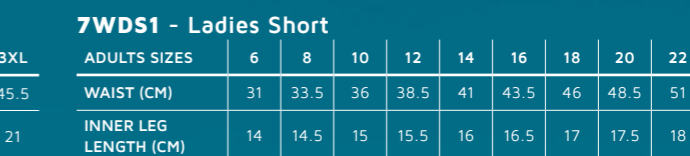

Available Colours

1 NAVY/WHITE,
2 ROYAL/WHITE,
3 NAVY/GOLD,
4 BLACK/RED,
5 BOTTLE/GOLD,
6 RED/WHITE,
7 ROYAL/GOLD

7WDS - Kids Short

KIDS SIZES	4	6	8	10	12	14
WAIST (CM)	21	23	25	27	29	31
INNER LEG LENGTH (CM)	11	12	13	14	15	16

7WDS - Adults Short

ADULTS SIZES	S	M	L	XL	2XL	3XL
WAIST (CM)	33	35.5	38	40.5	43	45.5
INNER LEG LENGTH (CM)	18.5	19	19.5	20	20.5	21

7WDS1 - Ladies Short

ADULTS SIZES	6	8	10	12	14	16	18	20	22
WAIST (CM)	31	33.5	36	38.5	41	43.5	46	48.5	51
INNER LEG LENGTH (CM)	14	14.5	15	15.5	16	16.5	17	17.5	18